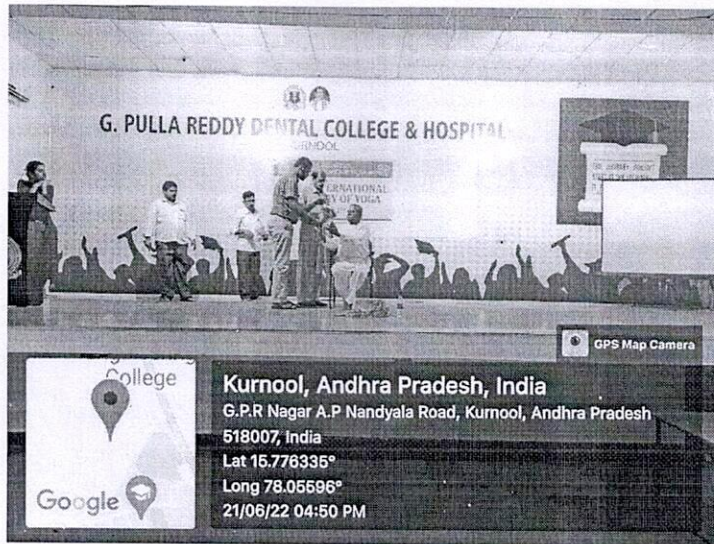

7.1.8 Institutional effort /initiatives in providing an inclusive environment

afreddy
PRINCIPAL
G. Pulla Reddy Dental College & Hospital
KURNOOL

World No Tobacco day

Tree plantation

G. Pulla Reddy

PRINCIPAL
G. Pulla Reddy Dental College & Hospital
KURNOOL