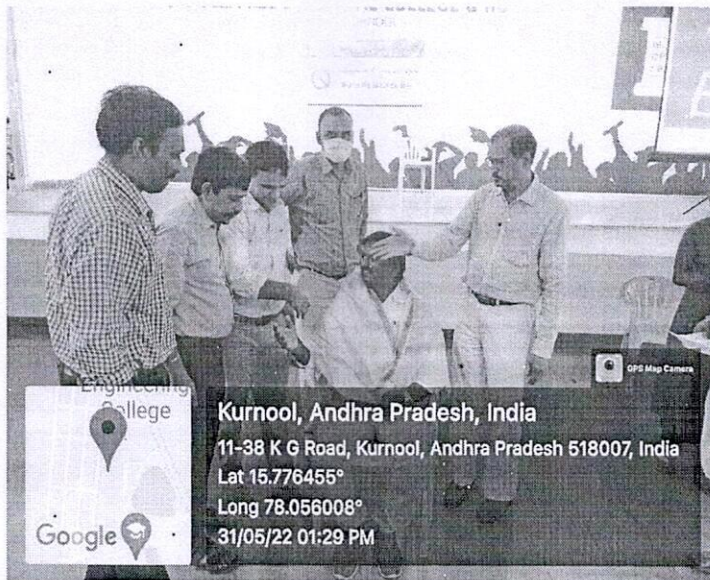

7.1.8 Institutional effort /initiatives in providing an inclusive environment

afreddy
PRINCIPAL
G. Pulla Reddy Dental College & Hospital
KURNOOL

World No Tobacco day

Tree plantation

G. Pulla Reddy

PRINCIPAL
G. Pulla Reddy Dental College & Hospital
KURNOOL